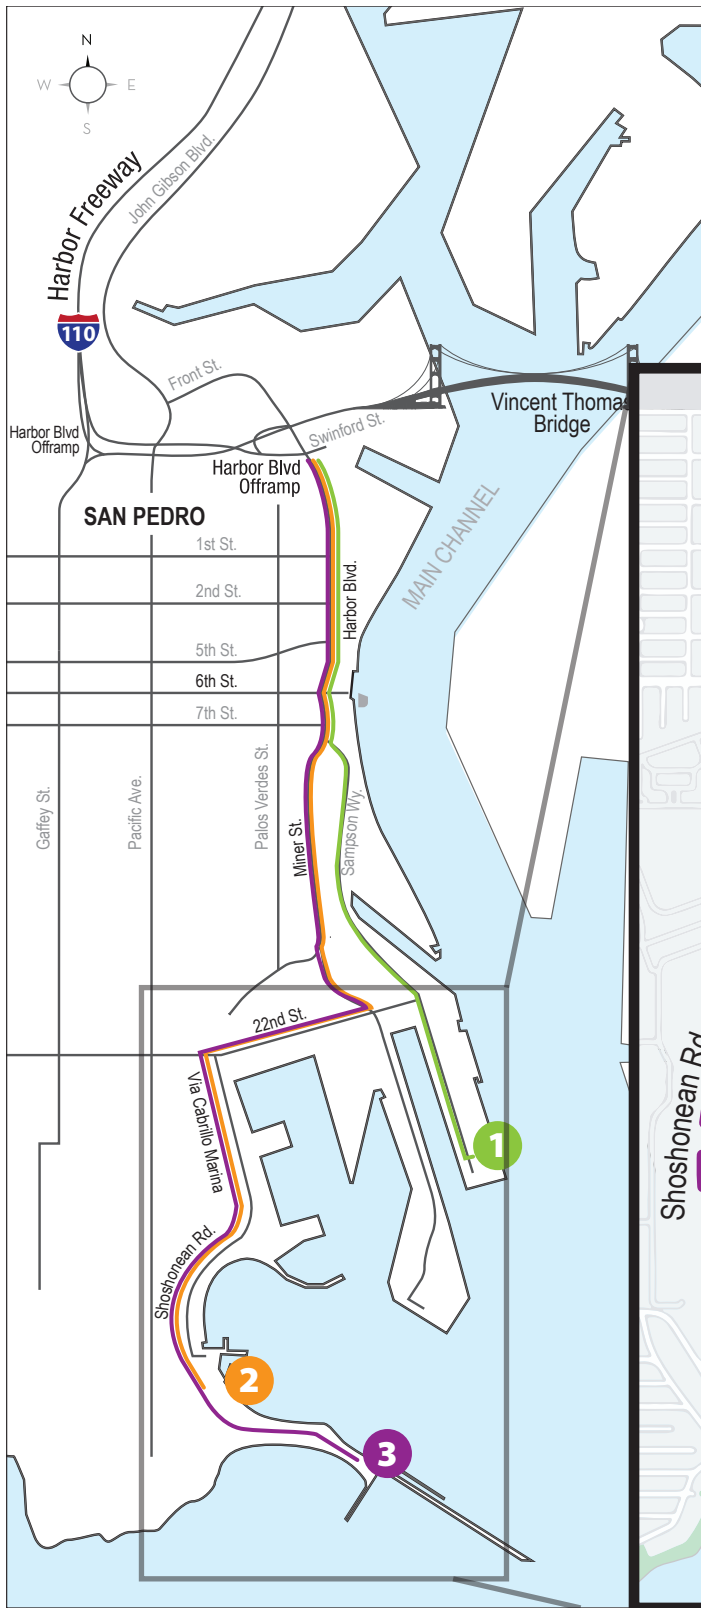

# FLEET WEEK PHOTO SITE MAP

- 1 Warehouse One Platform
- 2 Cabrillo Beach
- 3 Cabrillo Fishing Pier

Warehouse One Platform  
San Pedro, CA

Cabrillo Beach  
San Pedro, CA

Cabrillo Fishing Pier/Jetty  
1181 Alex Rd.  
San Pedro, CA 90731